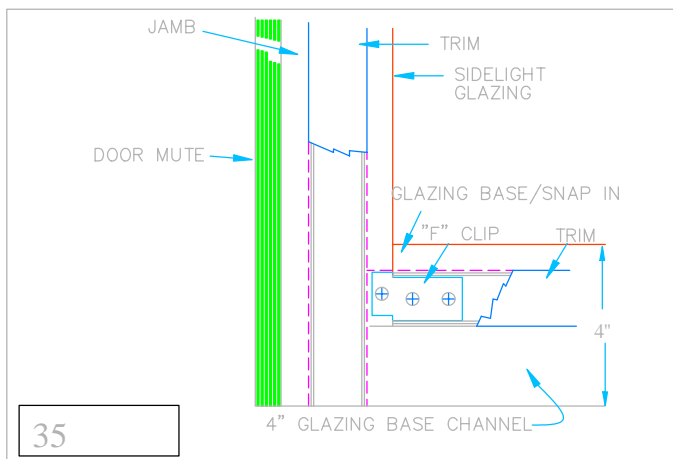

10
 RELIGHT / SIDELIGHT / TRANSOM CORNER
 AT GLAZING HEADER

11
 DOOR FRAME / SIDELIGHT MULLION
 AT HORIZONTAL GLAZING MULLION

12
 RELIGHT / SIDELIGHT VERTICAL MULLION
 AT SILL

29
 DOOR FRAME TRANSOM GLAZING
 AT DOOR HEADER MULLION -ALT

30
 HORIZONTAL GLAZING MULLION
 AT GLAZING JAMB

JOINT DETAILS FOR SERIES 200 FRAME / SIDELIGHT & RELIGHT

VERTICAL GLAZING MULLION
 AT SIDELIGHT HEADER

VERTICAL GLAZING MULLION
 AT RELIGHT HEADER

DOOR FRAME / TRANSOM / SIDELIGHT
 VERTICAL & HORIZONTAL MULLION

DOOR FRAME / SIDELIGHT MULLION
 AT TRANSOM BASE MULLION

DOOR FRAME SIDELIGHT MULLION
 AT FLOOR / BASE LEVEL 4" SILL

RELIGHT / SIDELIGHT CORNER
 AT FLOOR / BASE LEVEL 4" SILL