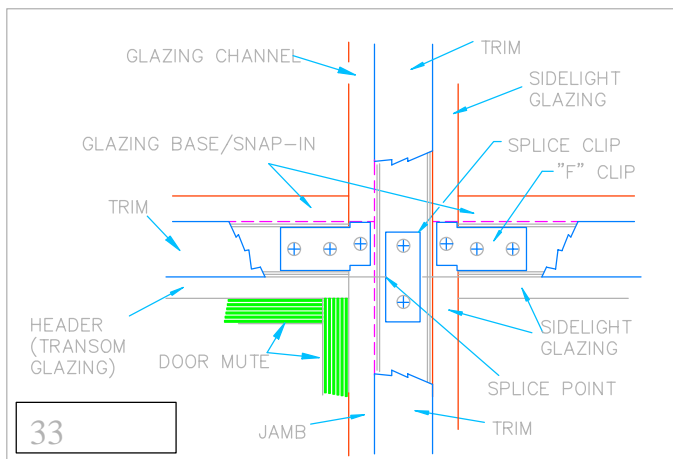

10
 RELIGHT / SIDELIGHT / TRANSOM CORNER
 AT GLAZING HEADER

11
 DOOR FRAME / SIDELIGHT MULLION
 AT HORIZONTAL GLAZING MULLION

12
 RELIGHT / SIDELIGHT VERTICAL MULLION
 AT SILL

29
 DOOR FRAME TRANSOM GLAZING
 AT DOOR HEADER MULLION -ALT

30
 HORIZONTAL GLAZING MULLION
 AT GLAZING JAMB

JOINT DETAILS FOR SERIES 200 FRAME / SIDELIGHT & RELIGHT

VERTICAL GLAZING MULLION
 AT SIDELIGHT HEADER

VERTICAL GLAZING MULLION
 AT RELIGHT HEADER

DOOR FRAME / TRANSOM / SIDELIGHT
 VERTICAL & HORIZONTAL MULLION

DOOR FRAME / SIDELIGHT MULLION
 AT TRANSOM BASE MULLION

DOOR FRAME SIDELIGHT MULLION
 AT FLOOR / BASE LEVEL 4" SILL

RELIGHT / SIDELIGHT CORNER
 AT FLOOR / BASE LEVEL 4" SILL