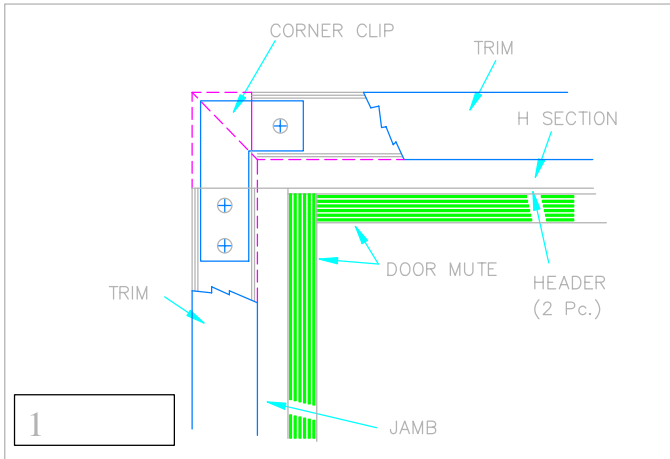

JOINT DETAILS FOR SERIES 200 FRAME / SIDELIGHT & RELIGHT

1 SIDELIGHT DOOR FRAME / CORNER

2 DOOR FRAME SIDELIGHT MULLION AT HEADER

3 DOOR FRAME SIDELIGHT MULLION AT FLOOR / BASE LEVEL SILL

4 SIDELIGHT CORNER AT HEADER

5 RELIGHT / SIDELIGHT CORNER AT FLOOR / BASE LEVEL SILL

6 RELIGHT / SIDELIGHT CORNER AT MID-PANEL BOTTOM GLAZING SILL

JOINT DETAILS FOR SERIES 200 FRAME / SIDELIGHT & RELIGHT

7
 DOOR FRAME SIDELIGHT MULLION
 AT MID-PANEL BOTTOM GLAZING SILL

10
 RELIGHT / SIDELIGHT / TRANSOM CORNER
 AT GLAZING HEADER

11
 DOOR FRAME / SIDELIGHT MULLION
 AT HORIZONTAL GLAZING MULLION

12
 RELIGHT / SIDELIGHT VERTICAL MULLION
 AT SILL

29
 DOOR FRAME TRANSOM GLAZING
 AT DOOR HEADER MULLION -ALT

30
 HORIZONTAL GLAZING MULLION
 AT GLAZING JAMB

JOINT DETAILS FOR SERIES 200 FRAME / SIDELIGHT & RELIGHT

VERTICAL GLAZING MULLION
 AT SIDELIGHT HEADER

VERTICAL GLAZING MULLION
 AT RELIGHT HEADER

DOOR FRAME / TRANSOM / SIDELIGHT
 VERTICAL & HORIZONTAL MULLION