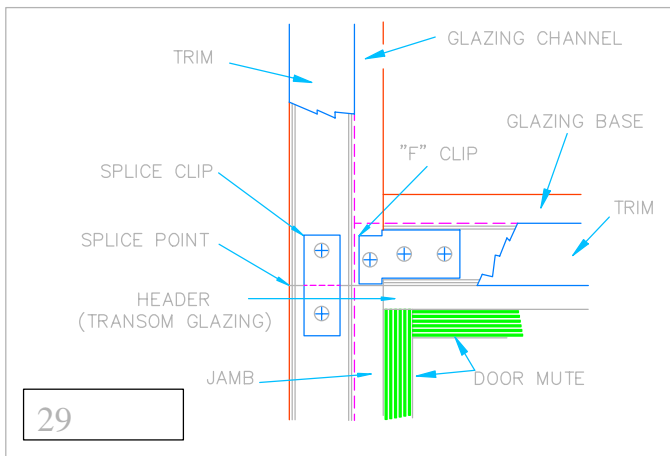

JOINT DETAILS FOR SERIES 200 FRAME / SIDELIGHT & RELIGHT

1 SIDELIGHT DOOR FRAME / CORNER

2 DOOR FRAME SIDELIGHT MULLION AT HEADER

3 DOOR FRAME SIDELIGHT MULLION AT FLOOR / BASE LEVEL SILL

4 SIDELIGHT CORNER AT HEADER

5 RELIGHT / SIDELIGHT CORNER AT FLOOR / BASE LEVEL SILL

6 RELIGHT / SIDELIGHT CORNER AT MID-PANEL BOTTOM GLAZING SILL

JOINT DETAILS FOR SERIES 200 FRAME / SIDELIGHT & RELIGHT

7
 DOOR FRAME SIDELIGHT MULLION
 AT MID-PANEL BOTTOM GLAZING SILL

10
 RELIGHT / SIDELIGHT / TRANSOM CORNER
 AT GLAZING HEADER

11
 DOOR FRAME / SIDELIGHT MULLION
 AT HORIZONTAL GLAZING MULLION

12
 RELIGHT / SIDELIGHT VERTICAL MULLION
 AT SILL

29
 DOOR FRAME TRANSOM GLAZING
 AT DOOR HEADER MULLION -ALT

30
 HORIZONTAL GLAZING MULLION
 AT GLAZING JAMB

JOINT DETAILS FOR SERIES 200 FRAME / SIDELIGHT & RELIGHT

VERTICAL GLAZING MULLION
 AT SIDELIGHT HEADER

VERTICAL GLAZING MULLION
 AT RELIGHT HEADER

DOOR FRAME / TRANSOM / SIDELIGHT
 VERTICAL & HORIZONTAL MULLION