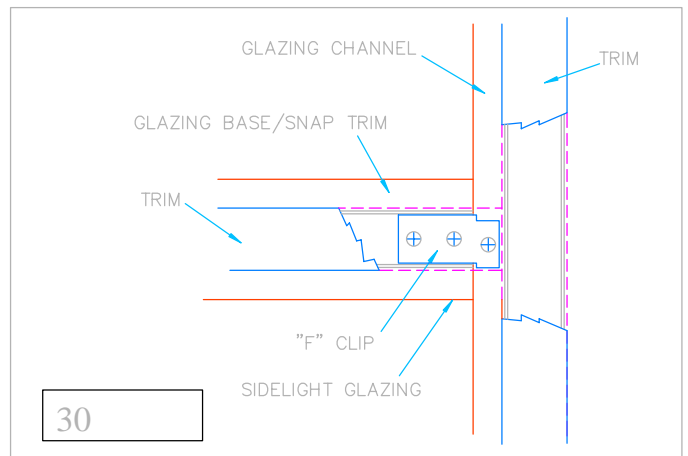

5 RELIGHT / SIDELIGHT CORNER AT FLOOR / BASE LEVEL SILL

6 RELIGHT / SIDELIGHT CORNER AT MID-PANEL BOTTOM GLAZING SILL

JOINT DETAILS FOR SERIES 200 FRAME / SIDELIGHT & RELIGHT

7
 DOOR FRAME SIDELIGHT MULLION
 AT MID-PANEL BOTTOM GLAZING SILL

10
 RELIGHT / SIDELIGHT / TRANSOM CORNER
 AT GLAZING HEADER

11
 DOOR FRAME / SIDELIGHT MULLION
 AT HORIZONTAL GLAZING MULLION

12
 RELIGHT / SIDELIGHT VERTICAL MULLION
 AT SILL

29
 DOOR FRAME TRANSOM GLAZING
 AT DOOR HEADER MULLION -ALT

30
 HORIZONTAL GLAZING MULLION
 AT GLAZING JAMB

JOINT DETAILS FOR SERIES 200 FRAME / SIDELIGHT & RELIGHT

VERTICAL GLAZING MULLION
 AT SIDELIGHT HEADER

VERTICAL GLAZING MULLION
 AT RELIGHT HEADER

DOOR FRAME / TRANSOM / SIDELIGHT
 VERTICAL & HORIZONTAL MULLION

DOOR FRAME / SIDELIGHT MULLION
 AT TRANSOM BASE MULLION

DOOR FRAME SIDELIGHT MULLION
 AT FLOOR / BASE LEVEL 4" SILL

RELIGHT / SIDELIGHT CORNER
 AT FLOOR / BASE LEVEL 4" SILL