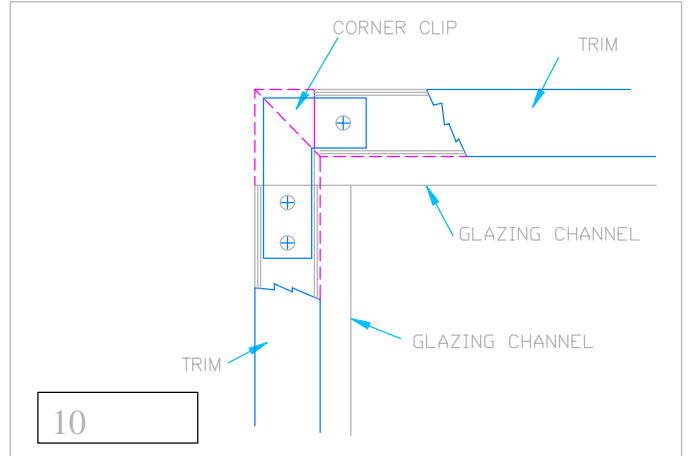

JOINT DETAILS FOR SERIES 200 FRAME / SIDELIGHT & RELIGHT

1 SIDELIGHT DOOR FRAME / CORNER

2 DOOR FRAME SIDELIGHT MULLION AT HEADER

3 DOOR FRAME SIDELIGHT MULLION AT FLOOR / BASE LEVEL SILL

4 SIDELIGHT CORNER AT HEADER

5 RELIGHT / SIDELIGHT CORNER AT FLOOR / BASE LEVEL SILL

6 RELIGHT / SIDELIGHT CORNER AT MID-PANEL BOTTOM GLAZING SILL

JOINT DETAILS FOR SERIES 200 FRAME / SIDELIGHT & RELIGHT

7
 DOOR FRAME SIDELIGHT MULLION
 AT MID-PANEL BOTTOM GLAZING SILL

10
 RELIGHT / SIDELIGHT / TRANSOM CORNER
 AT GLAZING HEADER

11
 DOOR FRAME / SIDELIGHT MULLION
 AT HORIZONTAL GLAZING MULLION

12
 RELIGHT / SIDELIGHT VERTICAL MULLION
 AT SILL

29
 DOOR FRAME TRANSOM GLAZING
 AT DOOR HEADER MULLION -ALT

30
 HORIZONTAL GLAZING MULLION
 AT GLAZING JAMB

JOINT DETAILS FOR SERIES 200 FRAME / SIDELIGHT & RELIGHT

VERTICAL GLAZING MULLION
 AT SIDELIGHT HEADER

VERTICAL GLAZING MULLION
 AT RELIGHT HEADER

DOOR FRAME / TRANSOM / SIDELIGHT
 VERTICAL & HORIZONTAL MULLION