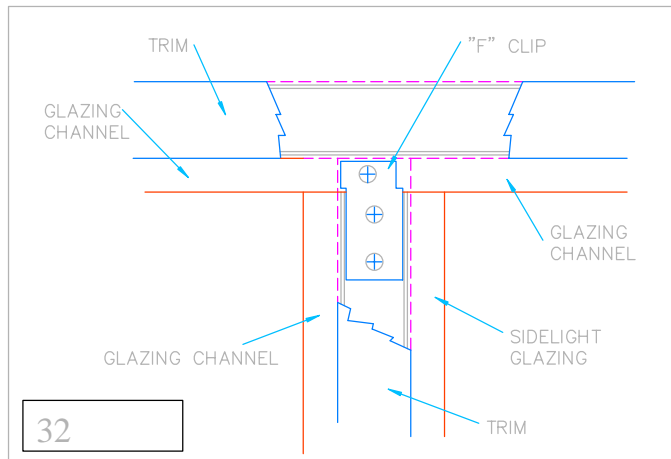

10
 RELIGHT / SIDELIGHT / TRANSOM CORNER
 AT GLAZING HEADER

11
 DOOR FRAME / SIDELIGHT MULLION
 AT HORIZONTAL GLAZING MULLION

12
 RELIGHT / SIDELIGHT VERTICAL MULLION
 AT SILL

29
 DOOR FRAME TRANSOM GLAZING
 AT DOOR HEADER MULLION -ALT

30
 HORIZONTAL GLAZING MULLION
 AT GLAZING JAMB

JOINT DETAILS FOR SERIES 200 FRAME / SIDELIGHT & RELIGHT

VERTICAL GLAZING MULLION
 AT SIDELIGHT HEADER

VERTICAL GLAZING MULLION
 AT RELIGHT HEADER

DOOR FRAME / TRANSOM / SIDELIGHT
 VERTICAL & HORIZONTAL MULLION

DOOR FRAME / SIDELIGHT MULLION
 AT TRANSOM BASE MULLION

DOOR FRAME SIDELIGHT MULLION
 AT FLOOR / BASE LEVEL 4" SILL

RELIGHT / SIDELIGHT CORNER
 AT FLOOR / BASE LEVEL 4" SILL