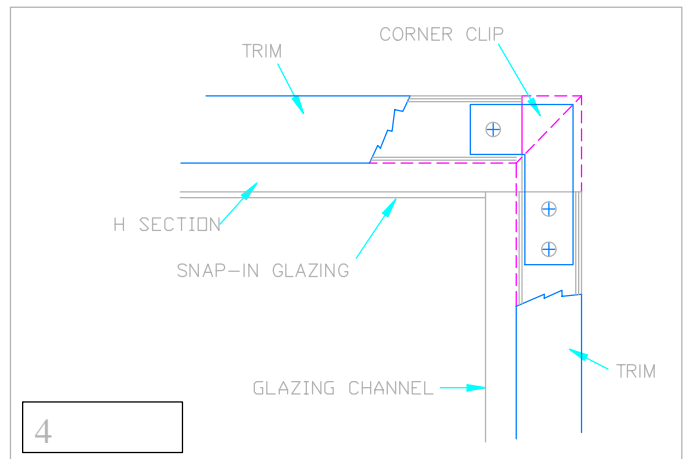

JOINT DETAILS FOR SERIES 200 FRAME / SIDELIGHT & RELIGHT

1 SIDELIGHT DOOR FRAME / CORNER

2 DOOR FRAME SIDELIGHT MULLION AT HEADER

3 DOOR FRAME SIDELIGHT MULLION AT FLOOR / BASE LEVEL SILL

4 SIDELIGHT CORNER AT HEADER

5 RELIGHT / SIDELIGHT CORNER AT FLOOR / BASE LEVEL SILL

6 RELIGHT / SIDELIGHT CORNER AT MID-PANEL BOTTOM GLAZING SILL

JOINT DETAILS FOR SERIES 200 FRAME / SIDELIGHT & RELIGHT

7
 DOOR FRAME SIDELIGHT MULLION
 AT MID-PANEL BOTTOM GLAZING SILL

10
 RELIGHT / SIDELIGHT / TRANSOM CORNER
 AT GLAZING HEADER

11
 DOOR FRAME / SIDELIGHT MULLION
 AT HORIZONTAL GLAZING MULLION

12
 RELIGHT / SIDELIGHT VERTICAL MULLION
 AT SILL

29
 DOOR FRAME TRANSOM GLAZING
 AT DOOR HEADER MULLION -ALT

30
 HORIZONTAL GLAZING MULLION
 AT GLAZING JAMB

JOINT DETAILS FOR SERIES 200 FRAME / SIDELIGHT & RELIGHT

VERTICAL GLAZING MULLION
 AT SIDELIGHT HEADER

VERTICAL GLAZING MULLION
 AT RELIGHT HEADER

DOOR FRAME / TRANSOM / SIDELIGHT
 VERTICAL & HORIZONTAL MULLION