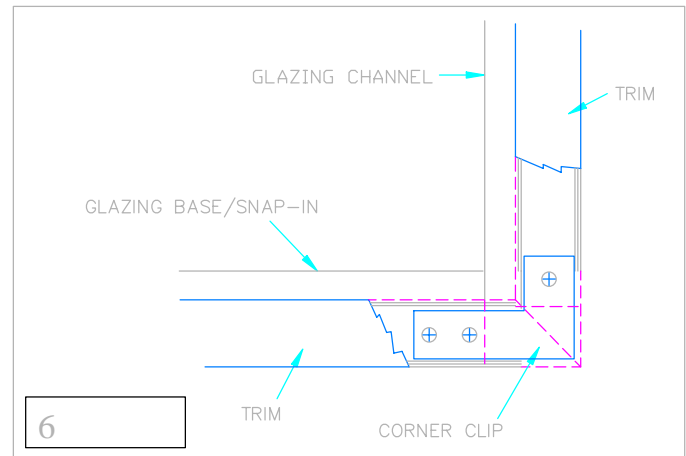

JOINT DETAILS FOR SERIES 200 FRAME / SIDELIGHT & RELIGHT

1 SIDELIGHT DOOR FRAME / CORNER

2 DOOR FRAME SIDELIGHT MULLION AT HEADER

3 DOOR FRAME SIDELIGHT MULLION AT FLOOR / BASE LEVEL SILL

4 SIDELIGHT CORNER AT HEADER

5 RELIGHT / SIDELIGHT CORNER AT FLOOR / BASE LEVEL SILL

6 RELIGHT / SIDELIGHT CORNER AT MID-PANEL BOTTOM GLAZING SILL

JOINT DETAILS FOR SERIES 200 FRAME / SIDELIGHT & RELIGHT

7
 DOOR FRAME SIDELIGHT MULLION
 AT MID-PANEL BOTTOM GLAZING SILL

30
 HORIZONTAL GLAZING MULLION
 AT GLAZING JAMB

JOINT DETAILS FOR SERIES 200 FRAME / SIDELIGHT & RELIGHT

VERTICAL GLAZING MULLION
 AT SIDELIGHT HEADER

VERTICAL GLAZING MULLION
 AT RELIGHT HEADER

DOOR FRAME / TRANSOM / SIDELIGHT
 VERTICAL & HORIZONTAL MULLION

DOOR FRAME / SIDELIGHT MULLION
 AT TRANSOM BASE MULLION

DOOR FRAME SIDELIGHT MULLION
 AT FLOOR / BASE LEVEL 4" SILL

RELIGHT / SIDELIGHT CORNER
 AT FLOOR / BASE LEVEL 4" SILL