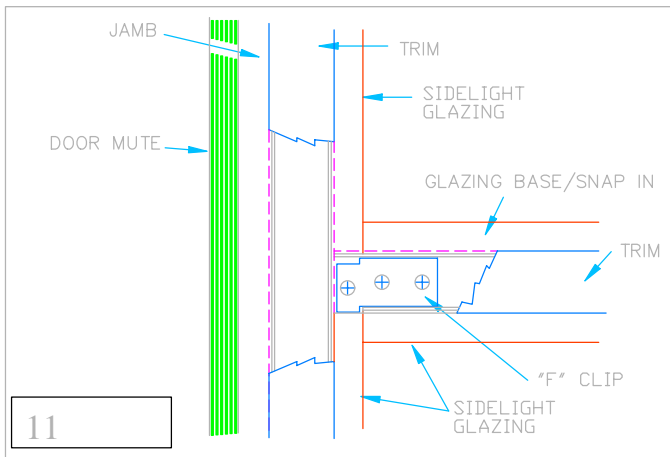

JOINT DETAILS FOR SERIES 200 FRAME / SIDELIGHT & RELIGHT

1 SIDELIGHT DOOR FRAME / CORNER

2 DOOR FRAME SIDELIGHT MULLION AT HEADER

3 DOOR FRAME SIDELIGHT MULLION AT FLOOR / BASE LEVEL SILL

4 SIDELIGHT CORNER AT HEADER

5 RELIGHT / SIDELIGHT CORNER AT FLOOR / BASE LEVEL SILL

6 RELIGHT / SIDELIGHT CORNER AT MID-PANEL BOTTOM GLAZING SILL

JOINT DETAILS FOR SERIES 200 FRAME / SIDELIGHT & RELIGHT

7
 DOOR FRAME SIDELIGHT MULLION
 AT MID-PANEL BOTTOM GLAZING SILL

10
 RELIGHT / SIDELIGHT / TRANSOM CORNER
 AT GLAZING HEADER

11
 DOOR FRAME / SIDELIGHT MULLION
 AT HORIZONTAL GLAZING MULLION

12
 RELIGHT / SIDELIGHT VERTICAL MULLION
 AT SILL

29
 DOOR FRAME TRANSOM GLAZING
 AT DOOR HEADER MULLION -ALT

30
 HORIZONTAL GLAZING MULLION
 AT GLAZING JAMB

JOINT DETAILS FOR SERIES 200 FRAME / SIDELIGHT & RELIGHT

VERTICAL GLAZING MULLION
 AT SIDELIGHT HEADER

VERTICAL GLAZING MULLION
 AT RELIGHT HEADER

DOOR FRAME / TRANSOM / SIDELIGHT
 VERTICAL & HORIZONTAL MULLION