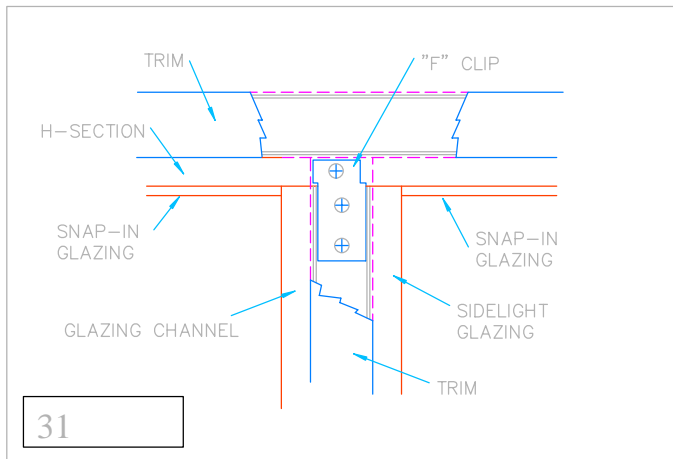

10
 RELIGHT / SIDELIGHT / TRANSOM CORNER
 AT GLAZING HEADER

11
 DOOR FRAME / SIDELIGHT MULLION
 AT HORIZONTAL GLAZING MULLION

12
 RELIGHT / SIDELIGHT VERTICAL MULLION
 AT SILL

29
 DOOR FRAME TRANSOM GLAZING
 AT DOOR HEADER MULLION -ALT

30
 HORIZONTAL GLAZING MULLION
 AT GLAZING JAMB

JOINT DETAILS FOR SERIES 200 FRAME / SIDELIGHT & RELIGHT

VERTICAL GLAZING MULLION
 AT SIDELIGHT HEADER

VERTICAL GLAZING MULLION
 AT RELIGHT HEADER

DOOR FRAME / TRANSOM / SIDELIGHT
 VERTICAL & HORIZONTAL MULLION

DOOR FRAME / SIDELIGHT MULLION
 AT TRANSOM BASE MULLION

DOOR FRAME SIDELIGHT MULLION
 AT FLOOR / BASE LEVEL 4" SILL

RELIGHT / SIDELIGHT CORNER
 AT FLOOR / BASE LEVEL 4" SILL