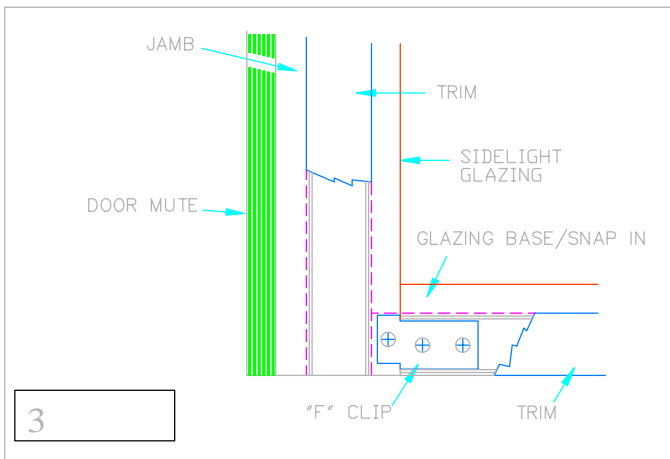

JOINT DETAILS FOR SERIES 200 FRAME / SIDELIGHT & RELIGHT

1 SIDELIGHT DOOR FRAME / CORNER

2 DOOR FRAME SIDELIGHT MULLION AT HEADER

3 DOOR FRAME SIDELIGHT MULLION AT FLOOR / BASE LEVEL SILL

4 SIDELIGHT CORNER AT HEADER

5 RELIGHT / SIDELIGHT CORNER AT FLOOR / BASE LEVEL SILL

6 RELIGHT / SIDELIGHT CORNER AT MID-PANEL BOTTOM GLAZING SILL

JOINT DETAILS FOR SERIES 200 FRAME / SIDELIGHT & RELIGHT

7
 DOOR FRAME SIDELIGHT MULLION
 AT MID-PANEL BOTTOM GLAZING SILL

30
 HORIZONTAL GLAZING MULLION
 AT GLAZING JAMB

JOINT DETAILS FOR SERIES 200 FRAME / SIDELIGHT & RELIGHT

VERTICAL GLAZING MULLION
 AT SIDELIGHT HEADER

VERTICAL GLAZING MULLION
 AT RELIGHT HEADER

DOOR FRAME / TRANSOM / SIDELIGHT
 VERTICAL & HORIZONTAL MULLION