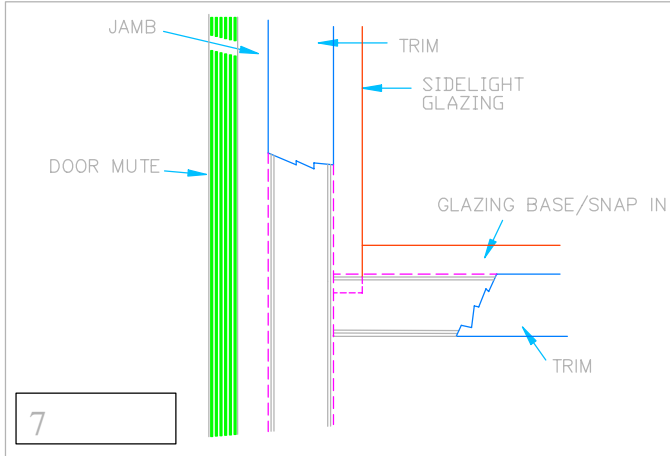

JOINT DETAILS FOR SERIES 200 FRAME / SIDELIGHT & RELIGHT

1 SIDELIGHT DOOR FRAME / CORNER

2 DOOR FRAME SIDELIGHT MULLION AT HEADER

3 DOOR FRAME SIDELIGHT MULLION AT FLOOR / BASE LEVEL SILL

4 SIDELIGHT CORNER AT HEADER

5 RELIGHT / SIDELIGHT CORNER AT FLOOR / BASE LEVEL SILL

6 RELIGHT / SIDELIGHT CORNER AT MID-PANEL BOTTOM GLAZING SILL

JOINT DETAILS FOR SERIES 200 FRAME / SIDELIGHT & RELIGHT

7
 DOOR FRAME SIDELIGHT MULLION
 AT MID-PANEL BOTTOM GLAZING SILL

10
 RELIGHT / SIDELIGHT / TRANSOM CORNER
 AT GLAZING HEADER

11
 DOOR FRAME / SIDELIGHT MULLION
 AT HORIZONTAL GLAZING MULLION

12
 RELIGHT / SIDELIGHT VERTICAL MULLION
 AT SILL

29
 DOOR FRAME TRANSOM GLAZING
 AT DOOR HEADER MULLION -ALT

30
 HORIZONTAL GLAZING MULLION
 AT GLAZING JAMB

JOINT DETAILS FOR SERIES 200 FRAME / SIDELIGHT & RELIGHT

VERTICAL GLAZING MULLION
 AT SIDELIGHT HEADER

VERTICAL GLAZING MULLION
 AT RELIGHT HEADER

DOOR FRAME / TRANSOM / SIDELIGHT
 VERTICAL & HORIZONTAL MULLION