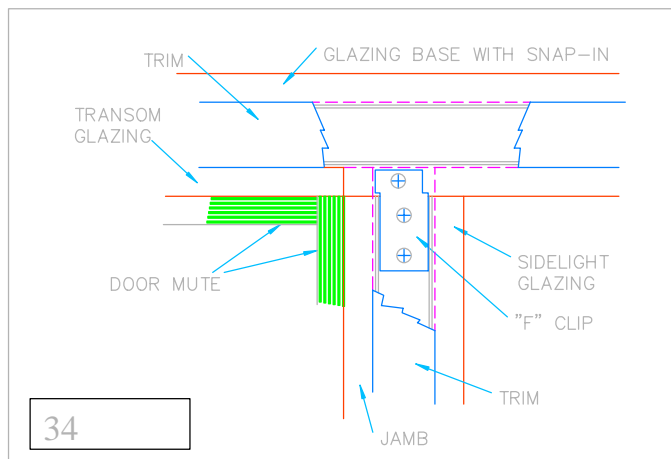

10
 RELIGHT / SIDELIGHT / TRANSOM CORNER
 AT GLAZING HEADER

11
 DOOR FRAME / SIDELIGHT MULLION
 AT HORIZONTAL GLAZING MULLION

12
 RELIGHT / SIDELIGHT VERTICAL MULLION
 AT SILL

29
 DOOR FRAME TRANSOM GLAZING
 AT DOOR HEADER MULLION -ALT

30
 HORIZONTAL GLAZING MULLION
 AT GLAZING JAMB

JOINT DETAILS FOR SERIES 200 FRAME / SIDELIGHT & RELIGHT

VERTICAL GLAZING MULLION
 AT SIDELIGHT HEADER

VERTICAL GLAZING MULLION
 AT RELIGHT HEADER

DOOR FRAME / TRANSOM / SIDELIGHT
 VERTICAL & HORIZONTAL MULLION

DOOR FRAME / SIDELIGHT MULLION
 AT TRANSOM BASE MULLION

DOOR FRAME SIDELIGHT MULLION
 AT FLOOR / BASE LEVEL 4" SILL

RELIGHT / SIDELIGHT CORNER
 AT FLOOR / BASE LEVEL 4" SILL