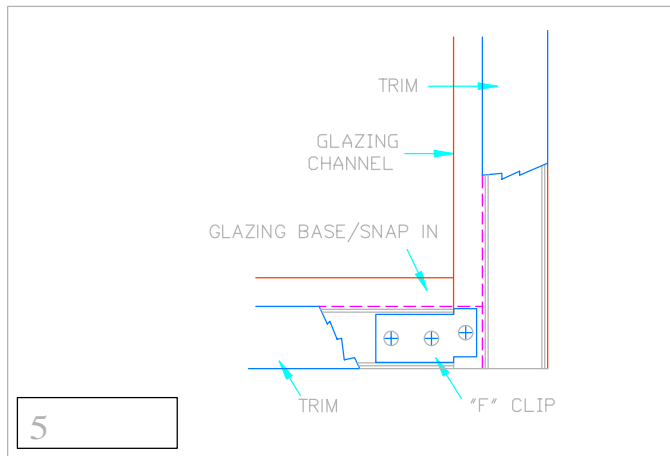

JOINT DETAILS FOR SERIES 200 FRAME / SIDELIGHT & RELIGHT

1 SIDELIGHT DOOR FRAME / CORNER

2 DOOR FRAME SIDELIGHT MULLION AT HEADER

3 DOOR FRAME SIDELIGHT MULLION AT FLOOR / BASE LEVEL SILL

4 SIDELIGHT CORNER AT HEADER

5 RELIGHT / SIDELIGHT CORNER AT FLOOR / BASE LEVEL SILL

6 RELIGHT / SIDELIGHT CORNER AT MID-PANEL BOTTOM GLAZING SILL

JOINT DETAILS FOR SERIES 200 FRAME / SIDELIGHT & RELIGHT

7
 DOOR FRAME SIDELIGHT MULLION
 AT MID-PANEL BOTTOM GLAZING SILL

30
 HORIZONTAL GLAZING MULLION
 AT GLAZING JAMB

JOINT DETAILS FOR SERIES 200 FRAME / SIDELIGHT & RELIGHT

VERTICAL GLAZING MULLION
 AT SIDELIGHT HEADER

VERTICAL GLAZING MULLION
 AT RELIGHT HEADER

DOOR FRAME / TRANSOM / SIDELIGHT
 VERTICAL & HORIZONTAL MULLION

DOOR FRAME / SIDELIGHT MULLION
 AT TRANSOM BASE MULLION

DOOR FRAME SIDELIGHT MULLION
 AT FLOOR / BASE LEVEL 4" SILL

RELIGHT / SIDELIGHT CORNER
 AT FLOOR / BASE LEVEL 4" SILL