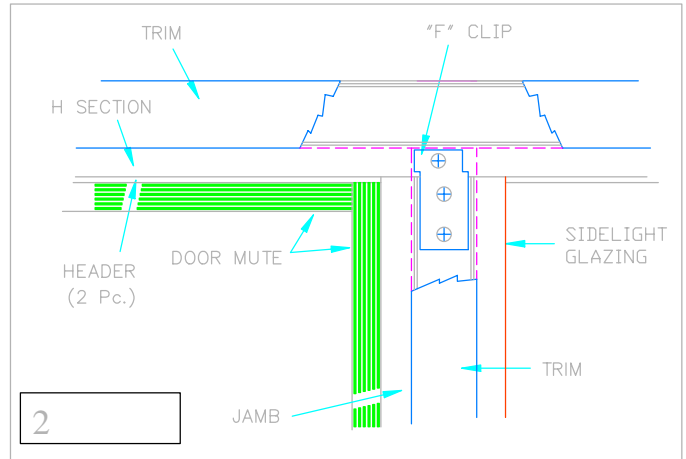

JOINT DETAILS FOR SERIES 200 FRAME / SIDELIGHT & RELIGHT

1 SIDELIGHT DOOR FRAME / CORNER

2 DOOR FRAME SIDELIGHT MULLION AT HEADER

3 DOOR FRAME SIDELIGHT MULLION AT FLOOR / BASE LEVEL SILL

4 SIDELIGHT CORNER AT HEADER

5 RELIGHT / SIDELIGHT CORNER AT FLOOR / BASE LEVEL SILL

6 RELIGHT / SIDELIGHT CORNER AT MID-PANEL BOTTOM GLAZING SILL

JOINT DETAILS FOR SERIES 200 FRAME / SIDELIGHT & RELIGHT

7
 DOOR FRAME SIDELIGHT MULLION
 AT MID-PANEL BOTTOM GLAZING SILL

10
 RELIGHT / SIDELIGHT / TRANSOM CORNER
 AT GLAZING HEADER

11
 DOOR FRAME / SIDELIGHT MULLION
 AT HORIZONTAL GLAZING MULLION

12
 RELIGHT / SIDELIGHT VERTICAL MULLION
 AT SILL

29
 DOOR FRAME TRANSOM GLAZING
 AT DOOR HEADER MULLION -ALT

30
 HORIZONTAL GLAZING MULLION
 AT GLAZING JAMB

JOINT DETAILS FOR SERIES 200 FRAME / SIDELIGHT & RELIGHT

VERTICAL GLAZING MULLION
 AT SIDELIGHT HEADER

VERTICAL GLAZING MULLION
 AT RELIGHT HEADER

DOOR FRAME / TRANSOM / SIDELIGHT
 VERTICAL & HORIZONTAL MULLION