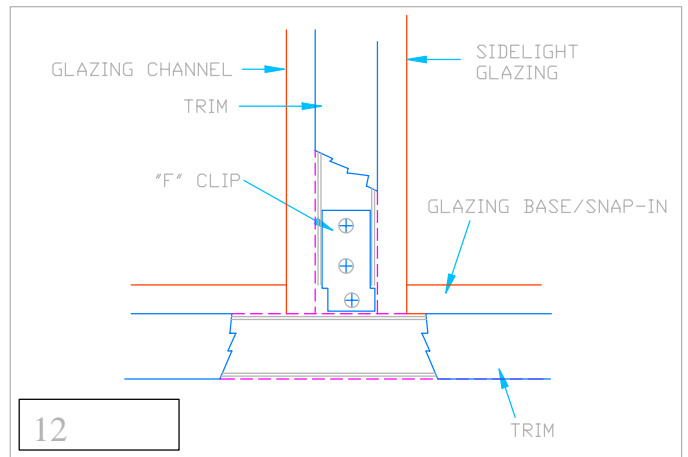

JOINT DETAILS FOR SERIES 200 FRAME / SIDELIGHT & RELIGHT

1 SIDELIGHT DOOR FRAME / CORNER

2 DOOR FRAME SIDELIGHT MULLION AT HEADER

3 DOOR FRAME SIDELIGHT MULLION AT FLOOR / BASE LEVEL SILL

4 SIDELIGHT CORNER AT HEADER

5 RELIGHT / SIDELIGHT CORNER AT FLOOR / BASE LEVEL SILL

6 RELIGHT / SIDELIGHT CORNER AT MID-PANEL BOTTOM GLAZING SILL

JOINT DETAILS FOR SERIES 200 FRAME / SIDELIGHT & RELIGHT

7
 DOOR FRAME SIDELIGHT MULLION
 AT MID-PANEL BOTTOM GLAZING SILL

10
 RELIGHT / SIDELIGHT / TRANSOM CORNER
 AT GLAZING HEADER

11
 DOOR FRAME / SIDELIGHT MULLION
 AT HORIZONTAL GLAZING MULLION

12
 RELIGHT / SIDELIGHT VERTICAL MULLION
 AT SILL

29
 DOOR FRAME TRANSOM GLAZING
 AT DOOR HEADER MULLION -ALT

30
 HORIZONTAL GLAZING MULLION
 AT GLAZING JAMB

JOINT DETAILS FOR SERIES 200 FRAME / SIDELIGHT & RELIGHT

VERTICAL GLAZING MULLION
 AT SIDELIGHT HEADER

VERTICAL GLAZING MULLION
 AT RELIGHT HEADER

DOOR FRAME / TRANSOM / SIDELIGHT
 VERTICAL & HORIZONTAL MULLION