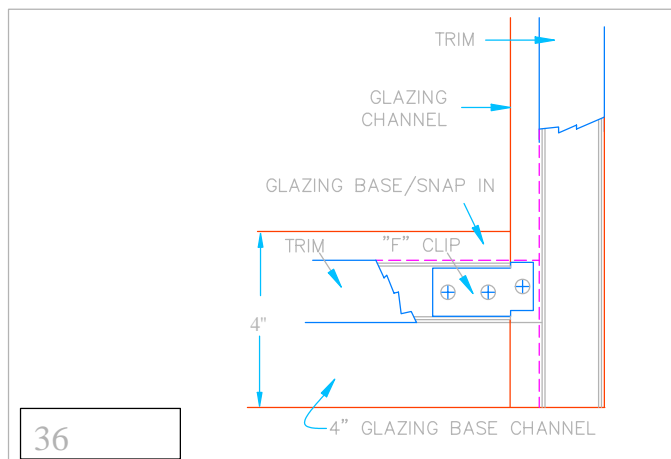

10
 RELIGHT / SIDELIGHT / TRANSOM CORNER
 AT GLAZING HEADER

11
 DOOR FRAME / SIDELIGHT MULLION
 AT HORIZONTAL GLAZING MULLION

12
 RELIGHT / SIDELIGHT VERTICAL MULLION
 AT SILL

29
 DOOR FRAME TRANSOM GLAZING
 AT DOOR HEADER MULLION -ALT

30
 HORIZONTAL GLAZING MULLION
 AT GLAZING JAMB

JOINT DETAILS FOR SERIES 200 FRAME / SIDELIGHT & RELIGHT

VERTICAL GLAZING MULLION
 AT SIDELIGHT HEADER

VERTICAL GLAZING MULLION
 AT RELIGHT HEADER

DOOR FRAME / TRANSOM / SIDELIGHT
 VERTICAL & HORIZONTAL MULLION

DOOR FRAME / SIDELIGHT MULLION
 AT TRANSOM BASE MULLION

DOOR FRAME SIDELIGHT MULLION
 AT FLOOR / BASE LEVEL 4" SILL

RELIGHT / SIDELIGHT CORNER
 AT FLOOR / BASE LEVEL 4" SILL