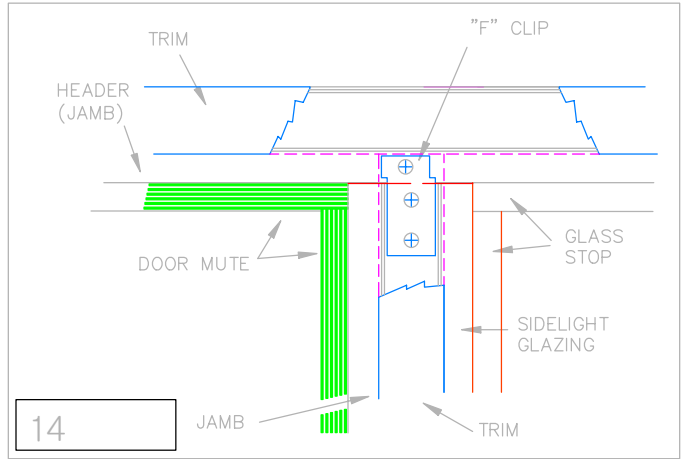

## JOINT DETAILS FOR SERIES 300 FRAME / SIDELIGHT & RELIGHT

13  
 DOOR FRAME / CORNER  
 WITH MITERED TRIM

14  
 FRAME / SIDELIGHT  
 AT HEADER

15  
 FRAME / SIDELIGHT  
 AT FLOOR / BASE LEVEL

16  
 RELIGHT / SIDELIGHT / TRANSOM CORNER  
 WITH MITERED TRIM

17  
 RELIGHT / SIDELIGHT  
 AT FLOOR / BASE LEVEL

18  
 RELIGHT / SIDELIGHT  
 AT MID-PANEL BOTTOM GLAZING

## JOINT DETAILS FOR SERIES 300 FRAME /SIDELIGHT & RELIGHT

19  
 FRAME /SIDELIGHT  
 AT MID-PANEL BOTTOM GLAZING

20  
 FRAME  
 WITH TRANSOM GLAZING

21  
 FRAME /SIDELIGHT  
 WITH HORIZONTAL MULLION

22  
 SIDELIGHT/RELIGHT MULLION  
 AT FLOOR / BASE LEVEL