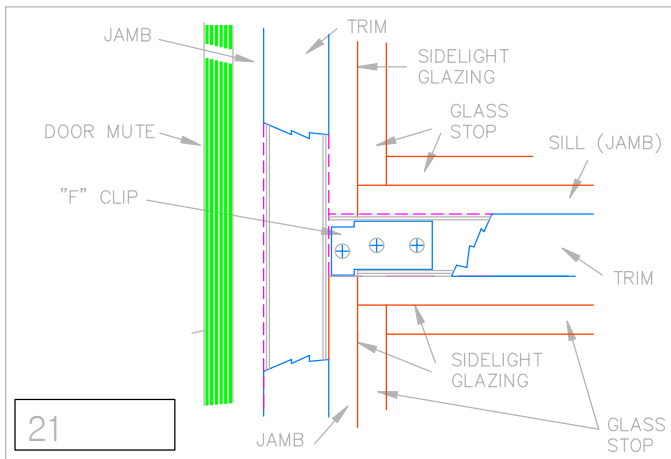

## JOINT DETAILS FOR SERIES 300 FRAME / SIDELIGHT & RELIGHT

13  
 DOOR FRAME / CORNER  
 WITH MITERED TRIM

14  
 FRAME / SIDELIGHT  
 AT HEADER

15  
 FRAME / SIDELIGHT  
 AT FLOOR / BASE LEVEL

16  
 RELIGHT / SIDELIGHT / TRANSOM CORNER  
 WITH MITERED TRIM

17  
 RELIGHT / SIDELIGHT  
 AT FLOOR / BASE LEVEL

18  
 RELIGHT / SIDELIGHT  
 AT MID-PANEL BOTTOM GLAZING

## JOINT DETAILS FOR SERIES 300 FRAME /SIDELIGHT & RELIGHT

19  
 FRAME /SIDELIGHT  
 AT MID-PANEL BOTTOM GLAZING

20  
 FRAME  
 WITH TRANSOM GLAZING

21  
 FRAME /SIDELIGHT  
 WITH HORIZONTAL MULLION

22  
 SIDELIGHT/RELIGHT MULLION  
 AT FLOOR / BASE LEVEL

37  
 HORIZONTAL GLAZING MULLION  
 AT GLAZING JAMB

38  
 SIDELIGHT/RELIGHT MULLION  
 AT HEADER