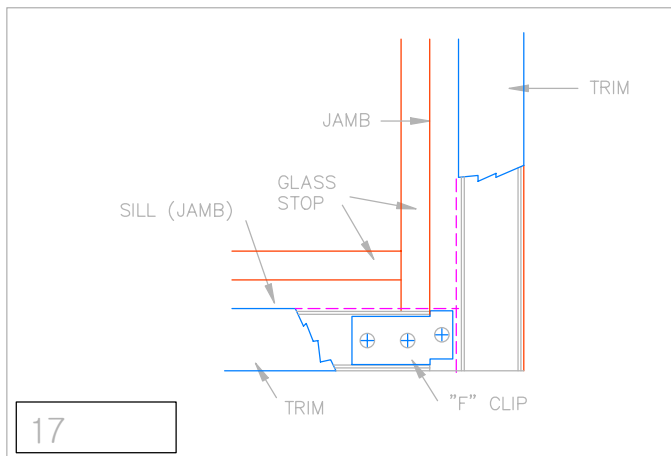

## JOINT DETAILS FOR SERIES 300 FRAME / SIDELIGHT & RELIGHT

13  
 DOOR FRAME / CORNER  
 WITH MITERED TRIM

14  
 FRAME / SIDELIGHT  
 AT HEADER

15  
 FRAME / SIDELIGHT  
 AT FLOOR / BASE LEVEL

16  
 RELIGHT / SIDELIGHT / TRANSOM CORNER  
 WITH MITERED TRIM

17  
 RELIGHT / SIDELIGHT  
 AT FLOOR / BASE LEVEL

18  
 RELIGHT / SIDELIGHT  
 AT MID-PANEL BOTTOM GLAZING

## JOINT DETAILS FOR SERIES 300 FRAME /SIDELIGHT & RELIGHT

19  
 FRAME /SIDELIGHT  
 AT MID-PANEL BOTTOM GLAZING

20  
 FRAME  
 WITH TRANSOM GLAZING

21  
 FRAME /SIDELIGHT  
 WITH HORIZONTAL MULLION

22  
 SIDELIGHT/RELIGHT MULLION  
 AT FLOOR / BASE LEVEL

37  
 HORIZONTAL GLAZING MULLION  
 AT GLAZING JAMB

38  
 SIDELIGHT/RELIGHT MULLION  
 AT HEADER