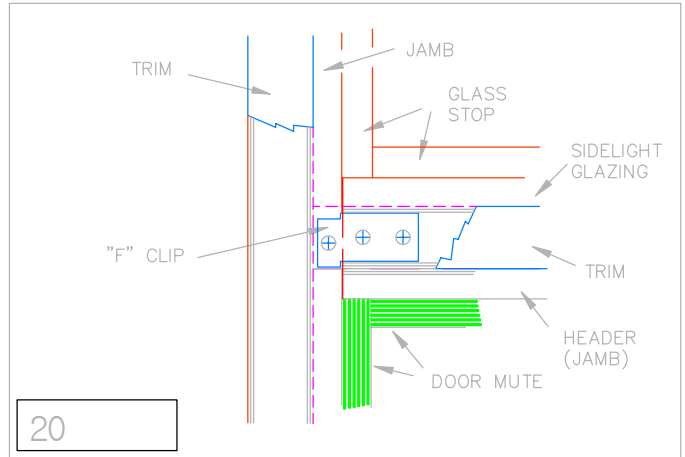

## JOINT DETAILS FOR SERIES 300 FRAME / SIDELIGHT & RELIGHT

13  
 DOOR FRAME / CORNER  
 WITH MITERED TRIM

14  
 FRAME / SIDELIGHT  
 AT HEADER

15  
 FRAME / SIDELIGHT  
 AT FLOOR / BASE LEVEL

16  
 RELIGHT / SIDELIGHT / TRANSOM CORNER  
 WITH MITERED TRIM

17  
 RELIGHT / SIDELIGHT  
 AT FLOOR / BASE LEVEL

18  
 RELIGHT / SIDELIGHT  
 AT MID-PANEL BOTTOM GLAZING

## JOINT DETAILS FOR SERIES 300 FRAME /SIDELIGHT & RELIGHT

19  
 FRAME /SIDELIGHT  
 AT MID-PANEL BOTTOM GLAZING

20  
 FRAME  
 WITH TRANSOM GLAZING

21  
 FRAME /SIDELIGHT  
 WITH HORIZONTAL MULLION

22  
 SIDELIGHT/RELIGHT MULLION  
 AT FLOOR / BASE LEVEL

37  
 HORIZONTAL GLAZING MULLION  
 AT GLAZING JAMB

38  
 SIDELIGHT/RELIGHT MULLION  
 AT HEADER