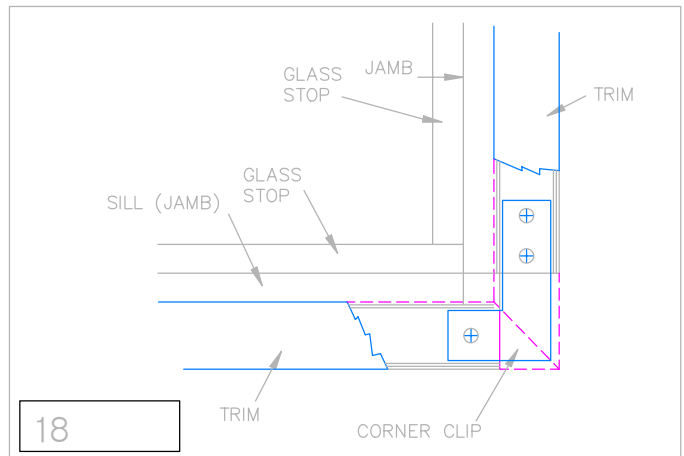

## JOINT DETAILS FOR SERIES 300 FRAME / SIDELIGHT & RELIGHT

13  
 DOOR FRAME / CORNER  
 WITH MITERED TRIM

14  
 FRAME / SIDELIGHT  
 AT HEADER

15  
 FRAME / SIDELIGHT  
 AT FLOOR / BASE LEVEL

16  
 RELIGHT / SIDELIGHT / TRANSOM CORNER  
 WITH MITERED TRIM

17  
 RELIGHT / SIDELIGHT  
 AT FLOOR / BASE LEVEL

18  
 RELIGHT / SIDELIGHT  
 AT MID-PANEL BOTTOM GLAZING

## JOINT DETAILS FOR SERIES 300 FRAME /SIDELIGHT & RELIGHT

19  
 FRAME /SIDELIGHT  
 AT MID-PANEL BOTTOM GLAZING

20  
 FRAME  
 WITH TRANSOM GLAZING

21  
 FRAME /SIDELIGHT  
 WITH HORIZONTAL MULLION

22  
 SIDELIGHT/RELIGHT MULLION  
 AT FLOOR / BASE LEVEL

37  
 HORIZONTAL GLAZING MULLION  
 AT GLAZING JAMB

38  
 SIDELIGHT/RELIGHT MULLION  
 AT HEADER