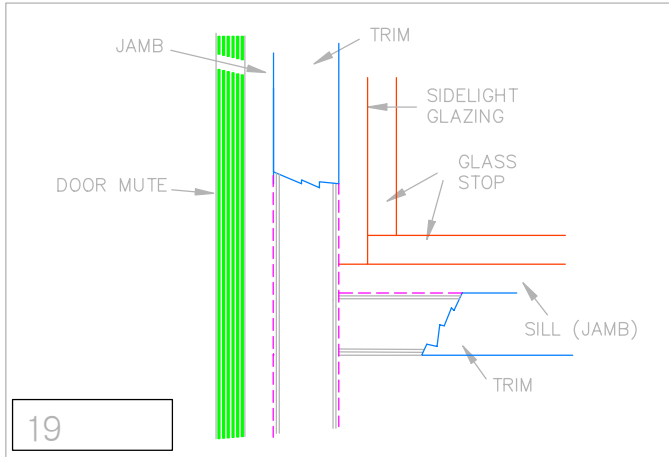

## JOINT DETAILS FOR SERIES 300 FRAME / SIDELIGHT & RELIGHT

13  
 DOOR FRAME / CORNER  
 WITH MITERED TRIM

14  
 FRAME / SIDELIGHT  
 AT HEADER

15  
 FRAME / SIDELIGHT  
 AT FLOOR / BASE LEVEL

16  
 RELIGHT / SIDELIGHT / TRANSOM CORNER  
 WITH MITERED TRIM

17  
 RELIGHT / SIDELIGHT  
 AT FLOOR / BASE LEVEL

18  
 RELIGHT / SIDELIGHT  
 AT MID-PANEL BOTTOM GLAZING

## JOINT DETAILS FOR SERIES 300 FRAME /SIDELIGHT & RELIGHT

19  
 FRAME /SIDELIGHT  
 AT MID-PANEL BOTTOM GLAZING

20  
 FRAME  
 WITH TRANSOM GLAZING

21  
 FRAME /SIDELIGHT  
 WITH HORIZONTAL MULLION

22  
 SIDELIGHT/RELIGHT MULLION  
 AT FLOOR / BASE LEVEL

37  
 HORIZONTAL GLAZING MULLION  
 AT GLAZING JAMB

38  
 SIDELIGHT/RELIGHT MULLION  
 AT HEADER