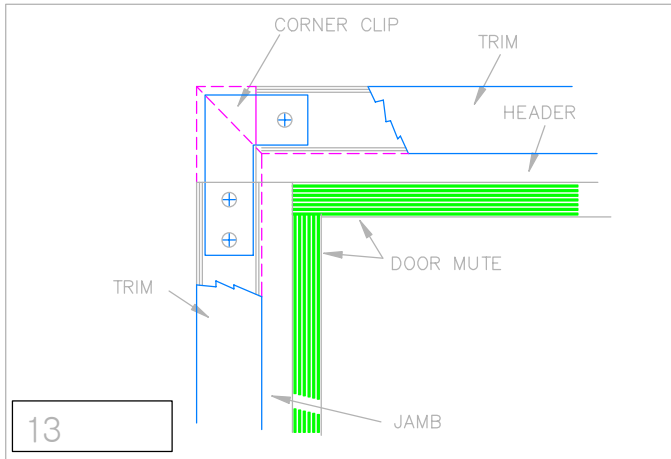

## JOINT DETAILS FOR SERIES 300 FRAME / SIDELIGHT & RELIGHT

13  
 DOOR FRAME / CORNER  
 WITH MITERED TRIM

14  
 FRAME / SIDELIGHT  
 AT HEADER

15  
 FRAME / SIDELIGHT  
 AT FLOOR / BASE LEVEL

16  
 RELIGHT / SIDELIGHT / TRANSOM CORNER  
 WITH MITERED TRIM

17  
 RELIGHT / SIDELIGHT  
 AT FLOOR / BASE LEVEL

18  
 RELIGHT / SIDELIGHT  
 AT MID-PANEL BOTTOM GLAZING

## JOINT DETAILS FOR SERIES 300 FRAME /SIDELIGHT & RELIGHT

19  
 FRAME /SIDELIGHT  
 AT MID-PANEL BOTTOM GLAZING

20  
 FRAME  
 WITH TRANSOM GLAZING

21  
 FRAME /SIDELIGHT  
 WITH HORIZONTAL MULLION

22  
 SIDELIGHT/RELIGHT MULLION  
 AT FLOOR / BASE LEVEL