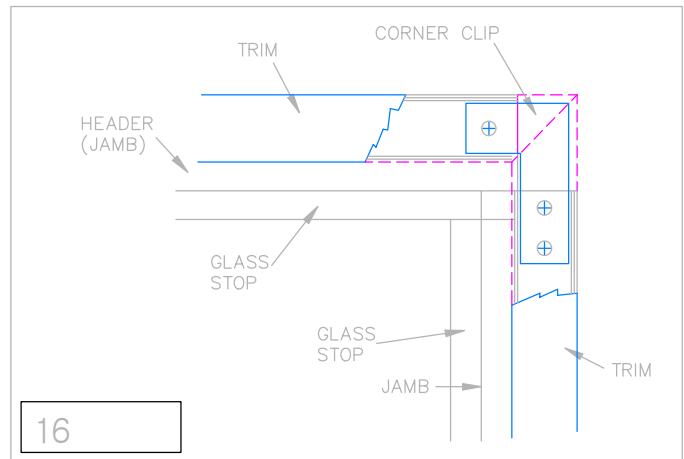

## JOINT DETAILS FOR SERIES 300 FRAME / SIDELIGHT & RELIGHT

13  
 DOOR FRAME / CORNER  
 WITH MITERED TRIM

14  
 FRAME / SIDELIGHT  
 AT HEADER

15  
 FRAME / SIDELIGHT  
 AT FLOOR / BASE LEVEL

16  
 RELIGHT / SIDELIGHT / TRANSOM CORNER  
 WITH MITERED TRIM

17  
 RELIGHT / SIDELIGHT  
 AT FLOOR / BASE LEVEL

18  
 RELIGHT / SIDELIGHT  
 AT MID-PANEL BOTTOM GLAZING

## JOINT DETAILS FOR SERIES 300 FRAME /SIDELIGHT & RELIGHT

19  
 FRAME /SIDELIGHT  
 AT MID-PANEL BOTTOM GLAZING

20  
 FRAME  
 WITH TRANSOM GLAZING

21  
 FRAME /SIDELIGHT  
 WITH HORIZONTAL MULLION

22  
 SIDELIGHT/RELIGHT MULLION  
 AT FLOOR / BASE LEVEL

37  
 HORIZONTAL GLAZING MULLION  
 AT GLAZING JAMB

38  
 SIDELIGHT/RELIGHT MULLION  
 AT HEADER