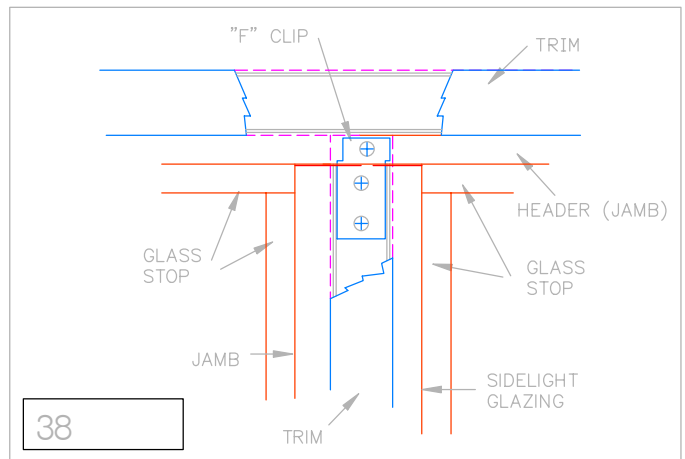

## JOINT DETAILS FOR SERIES 300 FRAME / SIDELIGHT & RELIGHT

13  
 DOOR FRAME / CORNER  
 WITH MITERED TRIM

14  
 FRAME / SIDELIGHT  
 AT HEADER

15  
 FRAME / SIDELIGHT  
 AT FLOOR / BASE LEVEL

16  
 RELIGHT / SIDELIGHT / TRANSOM CORNER  
 WITH MITERED TRIM

## JOINT DETAILS FOR SERIES 300 FRAME /SIDELIGHT & RELIGHT

19  
 FRAME /SIDELIGHT  
 AT MID-PANEL BOTTOM GLAZING

20  
 FRAME  
 WITH TRANSOM GLAZING

21  
 FRAME /SIDELIGHT  
 WITH HORIZONTAL MULLION

22  
 SIDELIGHT/RELIGHT MULLION  
 AT FLOOR / BASE LEVEL

37  
 HORIZONTAL GLAZING MULLION  
 AT GLAZING JAMB

38  
 SIDELIGHT/RELIGHT MULLION  
 AT HEADER