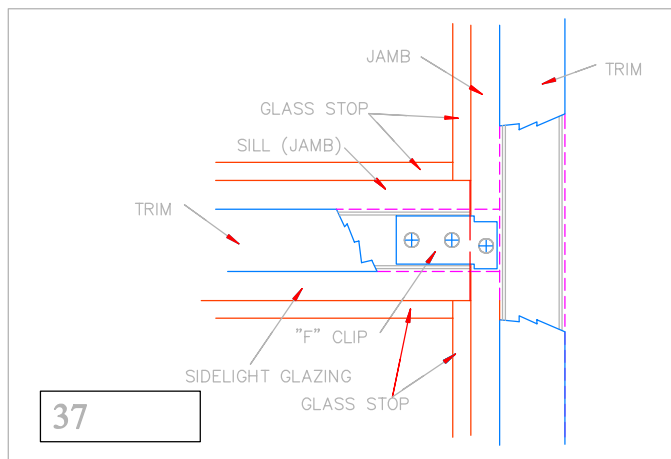

## JOINT DETAILS FOR SERIES 300 FRAME / SIDELIGHT & RELIGHT

13  
 DOOR FRAME / CORNER  
 WITH MITERED TRIM

14  
 FRAME / SIDELIGHT  
 AT HEADER

15  
 FRAME / SIDELIGHT  
 AT FLOOR / BASE LEVEL

16  
 RELIGHT / SIDELIGHT / TRANSOM CORNER  
 WITH MITERED TRIM

17  
 RELIGHT / SIDELIGHT  
 AT FLOOR / BASE LEVEL

18  
 RELIGHT / SIDELIGHT  
 AT MID-PANEL BOTTOM GLAZING

## JOINT DETAILS FOR SERIES 300 FRAME /SIDELIGHT & RELIGHT

19  
 FRAME /SIDELIGHT  
 AT MID-PANEL BOTTOM GLAZING

20  
 FRAME  
 WITH TRANSOM GLAZING

21  
 FRAME /SIDELIGHT  
 WITH HORIZONTAL MULLION

22  
 SIDELIGHT/RELIGHT MULLION  
 AT FLOOR / BASE LEVEL

37  
 HORIZONTAL GLAZING MULLION  
 AT GLAZING JAMB

38  
 SIDELIGHT/RELIGHT MULLION  
 AT HEADER