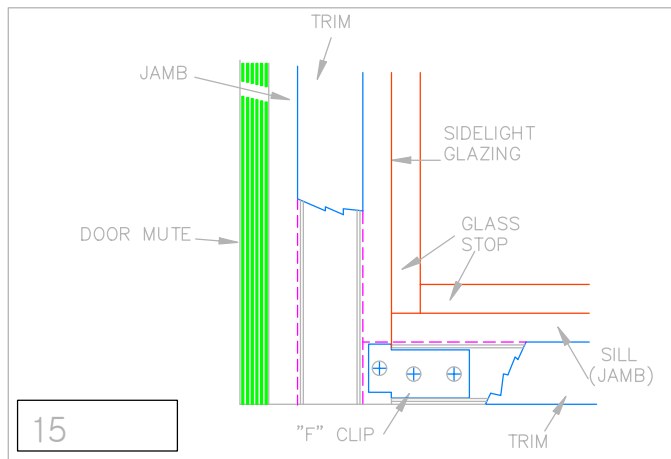

## JOINT DETAILS FOR SERIES 300 FRAME / SIDELIGHT & RELIGHT

13  
 DOOR FRAME / CORNER  
 WITH MITERED TRIM

14  
 FRAME / SIDELIGHT  
 AT HEADER

15  
 FRAME / SIDELIGHT  
 AT FLOOR / BASE LEVEL

16  
 RELIGHT / SIDELIGHT / TRANSOM CORNER  
 WITH MITERED TRIM

17  
 RELIGHT / SIDELIGHT  
 AT FLOOR / BASE LEVEL

18  
 RELIGHT / SIDELIGHT  
 AT MID-PANEL BOTTOM GLAZING

## JOINT DETAILS FOR SERIES 300 FRAME /SIDELIGHT & RELIGHT

19  
 FRAME /SIDELIGHT  
 AT MID-PANEL BOTTOM GLAZING

20  
 FRAME  
 WITH TRANSOM GLAZING

21  
 FRAME /SIDELIGHT  
 WITH HORIZONTAL MULLION

22  
 SIDELIGHT/RELIGHT MULLION  
 AT FLOOR / BASE LEVEL

37  
 HORIZONTAL GLAZING MULLION  
 AT GLAZING JAMB

38  
 SIDELIGHT/RELIGHT MULLION  
 AT HEADER