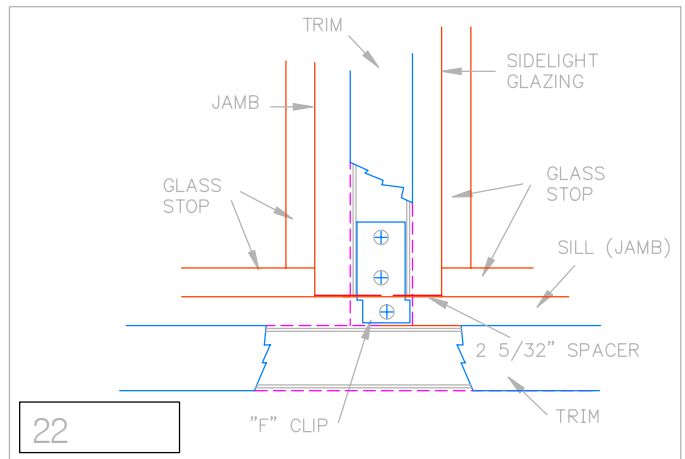

## JOINT DETAILS FOR SERIES 300 FRAME /SIDELIGHT & RELIGHT

19  
 FRAME /SIDELIGHT  
 AT MID-PANEL BOTTOM GLAZING

20  
 FRAME  
 WITH TRANSOM GLAZING

21  
 FRAME /SIDELIGHT  
 WITH HORIZONTAL MULLION

22  
 SIDELIGHT/RELIGHT MULLION  
 AT FLOOR / BASE LEVEL

37  
 HORIZONTAL GLAZING MULLION  
 AT GLAZING JAMB

38  
 SIDELIGHT/RELIGHT MULLION  
 AT HEADER