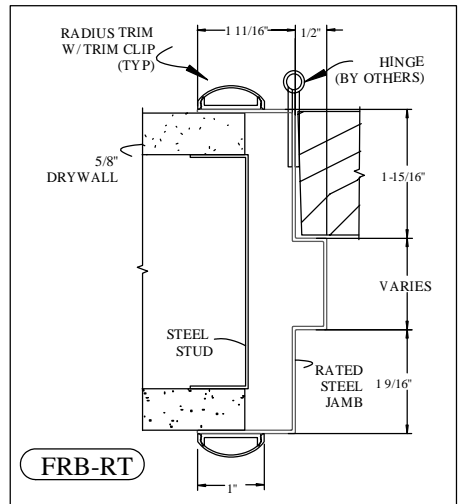

DELTA PLUS 45, 60 & 90 MIN. FIRE RATED CROSS SECTIONS WITH STANDARD TRIM

DELTA PLUS 45, 60 & 90 MIN. FIRE RATED CROSS SECTIONS WITH RADIUS TRIM

DELTA PLUS 45, 60 & 90 MIN. FIRE RATED CROSS SECTIONS WITH FULL FACE TRIM