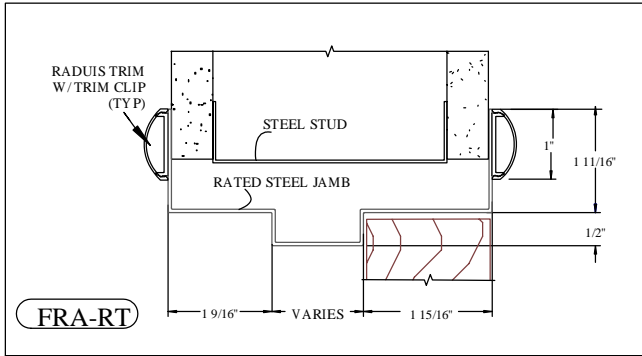

DELTA PLUS 45, 60 & 90 MIN. FIRE RATED CROSS SECTIONS WITH STANDARD TRIM

DELTA PLUS 45, 60 & 90 MIN. FIRE RATED CROSS SECTIONS WITH RADIUS TRIM

DELTA PLUS 45, 60 & 90 MIN. FIRE RATED CROSS SECTIONS WITH FULL FACE TRIM