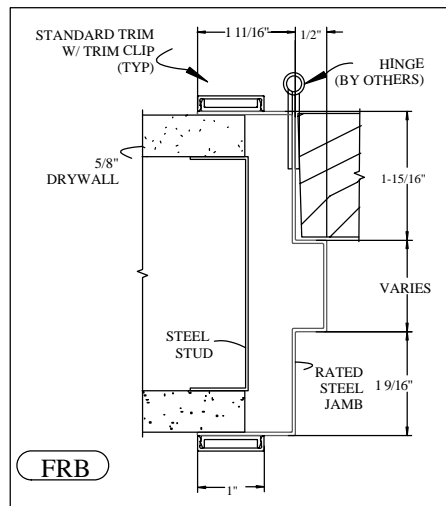

DELTA PLUS 45, 60 & 90 MIN. FIRE RATED CROSS SECTIONS WITH STANDARD TRIM

DELTA PLUS 45, 60 & 90 MIN. FIRE RATED CROSS SECTIONS WITH RADIUS TRIM

DELTA PLUS 45, 60 & 90 MIN. FIRE RATED CROSS SECTIONS WITH FULL FACE TRIM