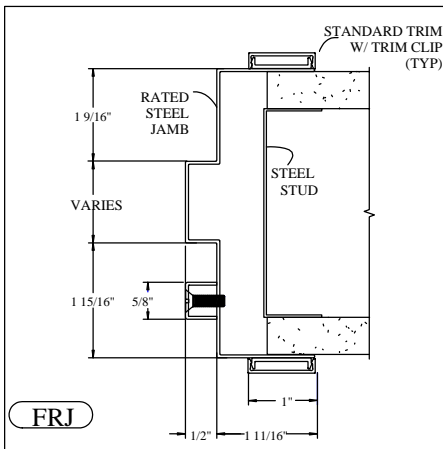

DELTA PLUS 45, 60 & 90 MIN. FIRE RATED CROSS SECTIONS WITH STANDARD TRIM

DELTA PLUS 45, 60 & 90 MIN. FIRE RATED CROSS SECTIONS WITH RADIUS TRIM

DELTA PLUS 45, 60 & 90 MIN. FIRE RATED CROSS SECTIONS WITH FULL FACE TRIM