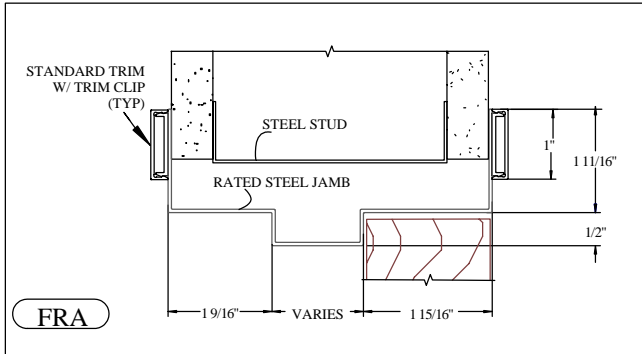

DELTA PLUS 45, 60 & 90 MIN. FIRE RATED CROSS SECTIONS WITH STANDARD TRIM

DELTA PLUS 45, 60 & 90 MIN. FIRE RATED CROSS SECTIONS WITH RADIUS TRIM

DELTA PLUS 45, 60 & 90 MIN. FIRE RATED CROSS SECTIONS WITH FULL FACE TRIM