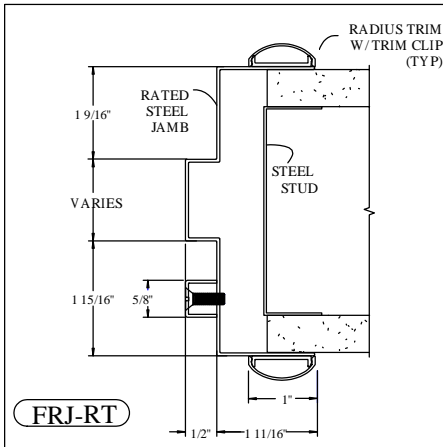

## DELTA PLUS 45, 60 & 90 MIN. FIRE RATED CROSS SECTIONS WITH STANDARD TRIM

## DELTA PLUS 45, 60 & 90 MIN. FIRE RATED CROSS SECTIONS WITH RADIUS TRIM

## DELTA PLUS 45, 60 & 90 MIN. FIRE RATED CROSS SECTIONS WITH FULL FACE TRIM