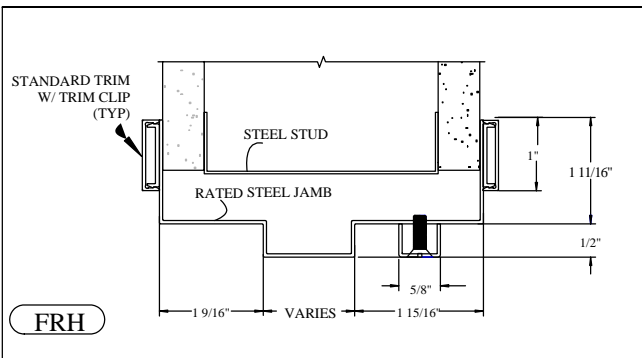

DELTA PLUS 45, 60 & 90 MIN. FIRE RATED CROSS SECTIONS WITH STANDARD TRIM

DELTA PLUS 45, 60 & 90 MIN. FIRE RATED CROSS SECTIONS WITH RADIUS TRIM

DELTA PLUS 45, 60 & 90 MIN. FIRE RATED CROSS SECTIONS WITH FULL FACE TRIM