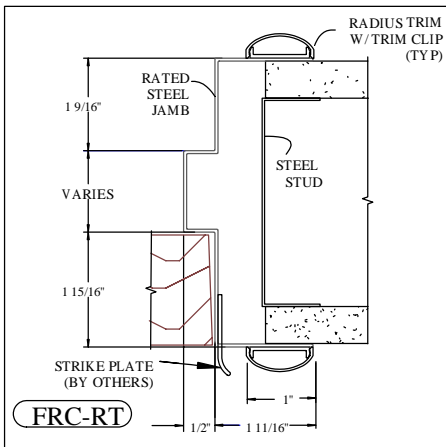

DELTA PLUS 45, 60 & 90 MIN. FIRE RATED CROSS SECTIONS WITH STANDARD TRIM

DELTA PLUS 45, 60 & 90 MIN. FIRE RATED CROSS SECTIONS WITH RADIUS TRIM

DELTA PLUS 45, 60 & 90 MIN. FIRE RATED CROSS SECTIONS WITH FULL FACE TRIM