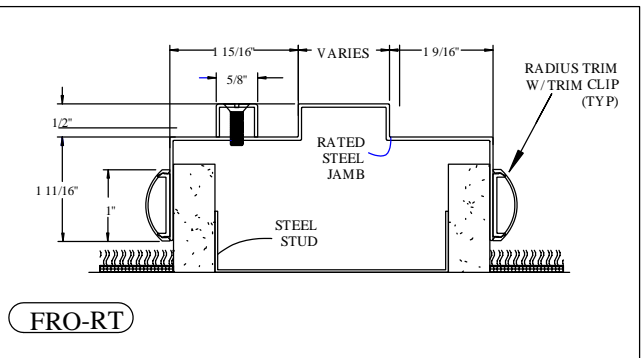

DELTA PLUS 45, 60 & 90 MIN. FIRE RATED CROSS SECTIONS WITH STANDARD TRIM

DELTA PLUS 45, 60 & 90 MIN. FIRE RATED CROSS SECTIONS WITH RADIUS TRIM

DELTA PLUS 45, 60 & 90 MIN. FIRE RATED CROSS SECTIONS WITH FULL FACE TRIM