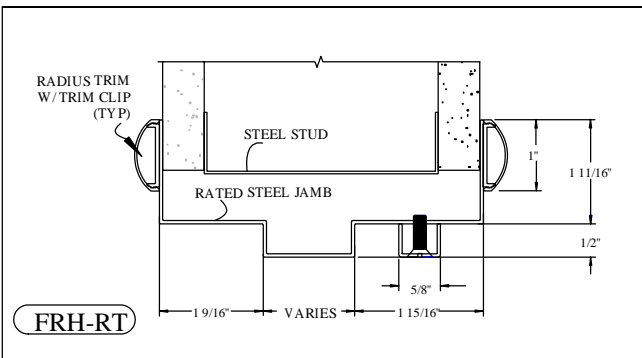

## DELTA PLUS 45, 60 & 90 MIN. FIRE RATED CROSS SECTIONS WITH STANDARD TRIM

## DELTA PLUS 45, 60 & 90 MIN. FIRE RATED CROSS SECTIONS WITH RADIUS TRIM

## DELTA PLUS 45, 60 & 90 MIN. FIRE RATED CROSS SECTIONS WITH FULL FACE TRIM