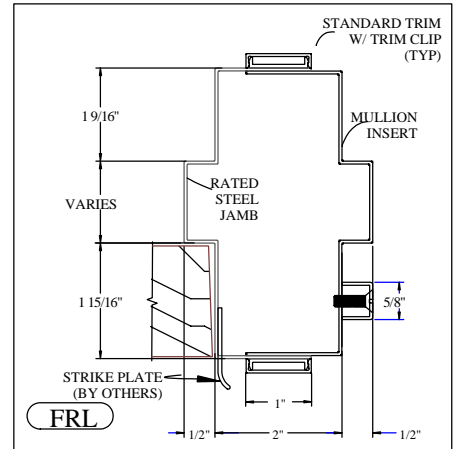

DELTA PLUS 45, 60 & 90 MIN. FIRE RATED CROSS SECTIONS WITH STANDARD TRIM

DELTA PLUS 45, 60 & 90 MIN. FIRE RATED CROSS SECTIONS WITH RADIUS TRIM

DELTA PLUS 45, 60 & 90 MIN. FIRE RATED CROSS SECTIONS WITH FULL FACE TRIM