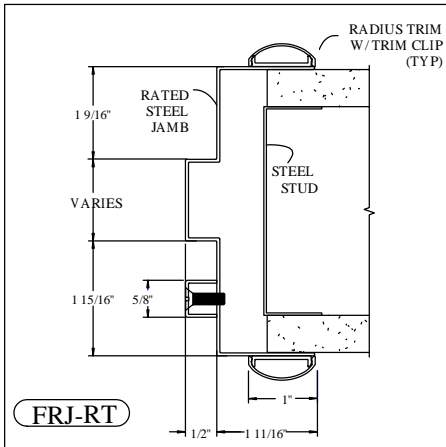

DELTA PLUS 45, 60 & 90 MIN. FIRE RATED CROSS SECTIONS WITH STANDARD TRIM

DELTA PLUS 45, 60 & 90 MIN. FIRE RATED CROSS SECTIONS WITH RADIUS TRIM

DELTA PLUS 45, 60 & 90 MIN. FIRE RATED CROSS SECTIONS WITH FULL FACE TRIM