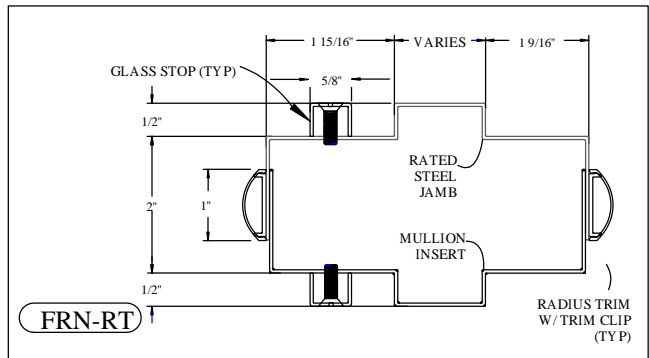

DELTA PLUS 45, 60 & 90 MIN. FIRE RATED CROSS SECTIONS WITH STANDARD TRIM

DELTA PLUS 45, 60 & 90 MIN. FIRE RATED CROSS SECTIONS WITH RADIUS TRIM

DELTA PLUS 45, 60 & 90 MIN. FIRE RATED CROSS SECTIONS WITH FULL FACE TRIM