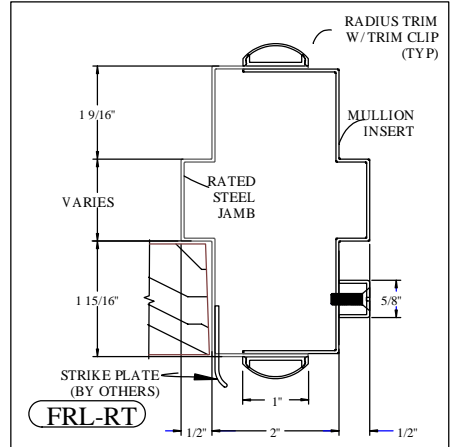

DELTA PLUS 45, 60 & 90 MIN. FIRE RATED CROSS SECTIONS WITH STANDARD TRIM

DELTA PLUS 45, 60 & 90 MIN. FIRE RATED CROSS SECTIONS WITH RADIUS TRIM

DELTA PLUS 45, 60 & 90 MIN. FIRE RATED CROSS SECTIONS WITH FULL FACE TRIM