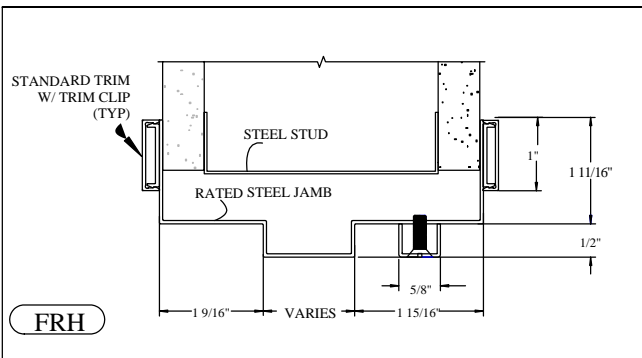

## DELTA PLUS 45, 60 & 90 MIN. FIRE RATED CROSS SECTIONS WITH STANDARD TRIM

## DELTA PLUS 45, 60 & 90 MIN. FIRE RATED CROSS SECTIONS WITH RADIUS TRIM

## DELTA PLUS 45, 60 & 90 MIN. FIRE RATED CROSS SECTIONS WITH FULL FACE TRIM