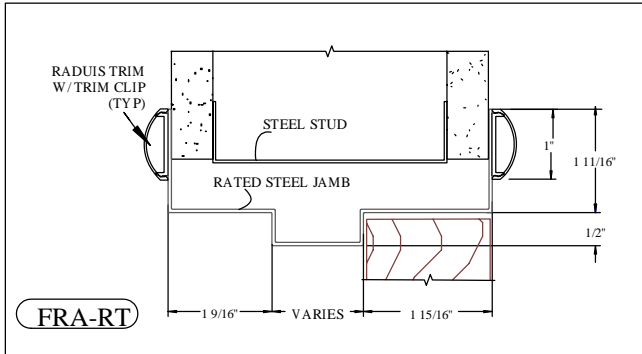

## DELTA PLUS 45, 60 & 90 MIN. FIRE RATED CROSS SECTIONS WITH STANDARD TRIM

## DELTA PLUS 45, 60 & 90 MIN. FIRE RATED CROSS SECTIONS WITH RADIUS TRIM

## DELTA PLUS 45, 60 & 90 MIN. FIRE RATED CROSS SECTIONS WITH FULL FACE TRIM