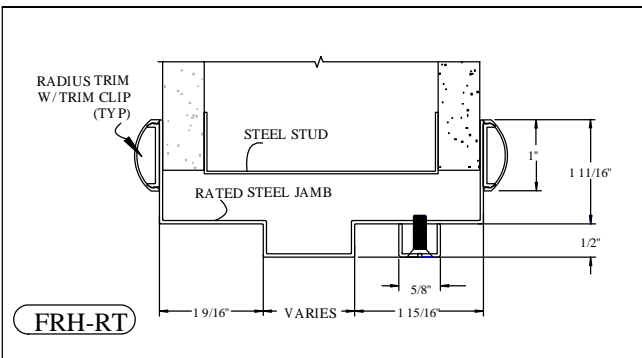

DELTA PLUS 45, 60 & 90 MIN. FIRE RATED CROSS SECTIONS WITH STANDARD TRIM

DELTA PLUS 45, 60 & 90 MIN. FIRE RATED CROSS SECTIONS WITH RADIUS TRIM

DELTA PLUS 45, 60 & 90 MIN. FIRE RATED CROSS SECTIONS WITH FULL FACE TRIM