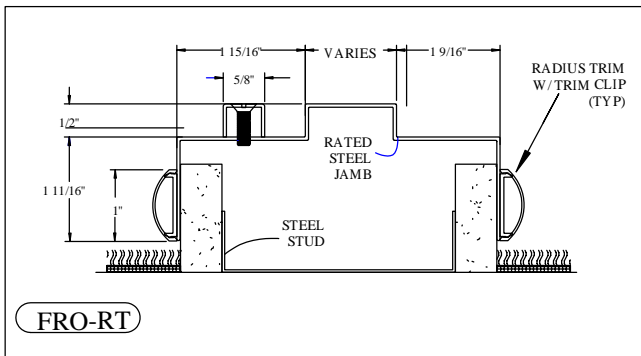

## DELTA PLUS 45, 60 & 90 MIN. FIRE RATED CROSS SECTIONS WITH STANDARD TRIM

## DELTA PLUS 45, 60 & 90 MIN. FIRE RATED CROSS SECTIONS WITH RADIUS TRIM

## DELTA PLUS 45, 60 & 90 MIN. FIRE RATED CROSS SECTIONS WITH FULL FACE TRIM