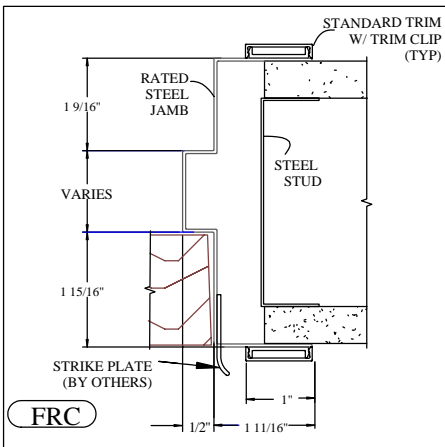

## DELTA PLUS 45, 60 & 90 MIN. FIRE RATED CROSS SECTIONS WITH STANDARD TRIM

## DELTA PLUS 45, 60 & 90 MIN. FIRE RATED CROSS SECTIONS WITH RADIUS TRIM

## DELTA PLUS 45, 60 & 90 MIN. FIRE RATED CROSS SECTIONS WITH FULL FACE TRIM