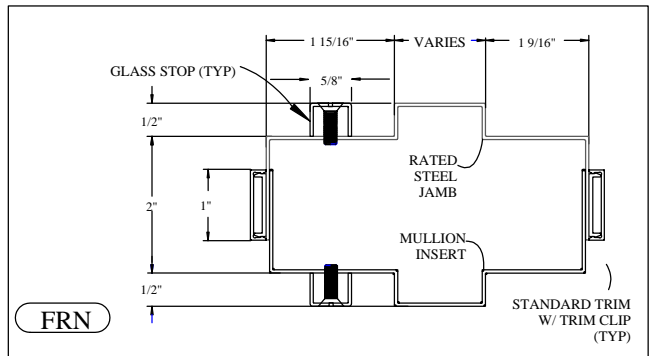

DELTA PLUS 45, 60 & 90 MIN. FIRE RATED CROSS SECTIONS WITH STANDARD TRIM

DELTA PLUS 45, 60 & 90 MIN. FIRE RATED CROSS SECTIONS WITH RADIUS TRIM

DELTA PLUS 45, 60 & 90 MIN. FIRE RATED CROSS SECTIONS WITH FULL FACE TRIM