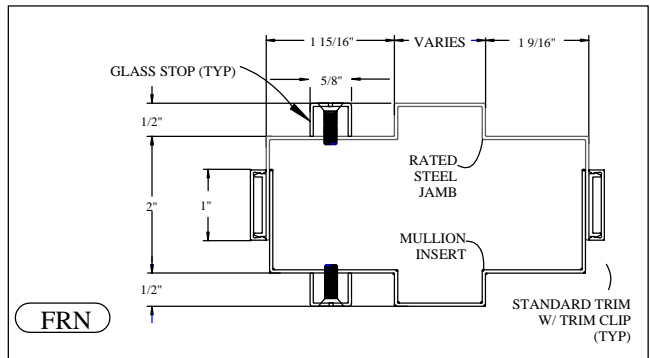

## DELTA PLUS 45, 60 & 90 MIN. FIRE RATED CROSS SECTIONS WITH STANDARD TRIM

## DELTA PLUS 45, 60 & 90 MIN. FIRE RATED CROSS SECTIONS WITH RADIUS TRIM

## DELTA PLUS 45, 60 & 90 MIN. FIRE RATED CROSS SECTIONS WITH FULL FACE TRIM