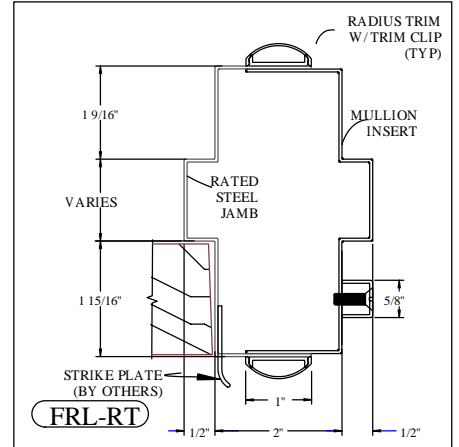

## DELTA PLUS 45, 60 & 90 MIN. FIRE RATED CROSS SECTIONS WITH STANDARD TRIM

## DELTA PLUS 45, 60 & 90 MIN. FIRE RATED CROSS SECTIONS WITH RADIUS TRIM