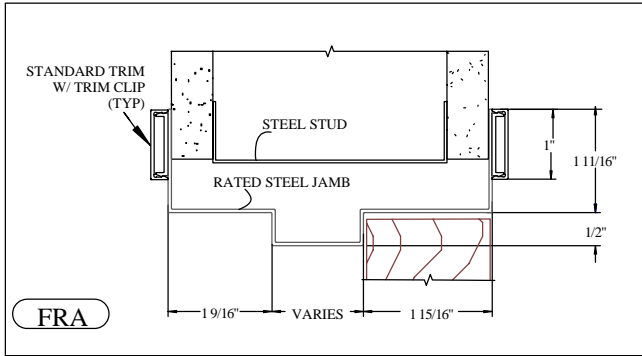

## DELTA PLUS 45, 60 & 90 MIN. FIRE RATED CROSS SECTIONS WITH STANDARD TRIM

## DELTA PLUS 45, 60 & 90 MIN. FIRE RATED CROSS SECTIONS WITH RADIUS TRIM

## DELTA PLUS 45, 60 & 90 MIN. FIRE RATED CROSS SECTIONS WITH FULL FACE TRIM