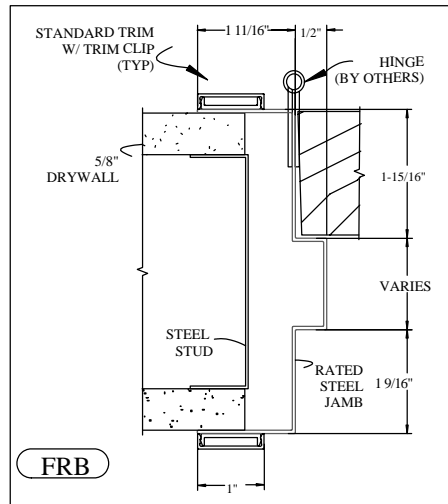

## DELTA PLUS 45, 60 & 90 MIN. FIRE RATED CROSS SECTIONS WITH STANDARD TRIM

## DELTA PLUS 45, 60 & 90 MIN. FIRE RATED CROSS SECTIONS WITH RADIUS TRIM

## DELTA PLUS 45, 60 & 90 MIN. FIRE RATED CROSS SECTIONS WITH FULL FACE TRIM