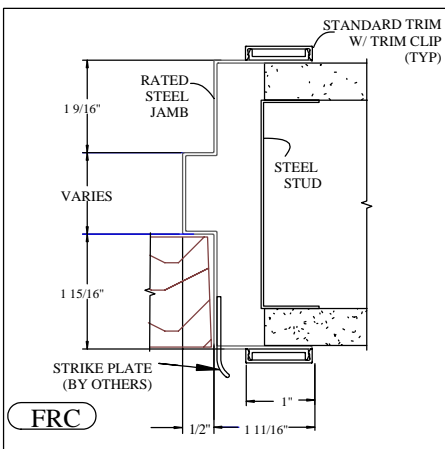

DELTA PLUS 45, 60 & 90 MIN. FIRE RATED CROSS SECTIONS WITH STANDARD TRIM

DELTA PLUS 45, 60 & 90 MIN. FIRE RATED CROSS SECTIONS WITH RADIUS TRIM

DELTA PLUS 45, 60 & 90 MIN. FIRE RATED CROSS SECTIONS WITH FULL FACE TRIM