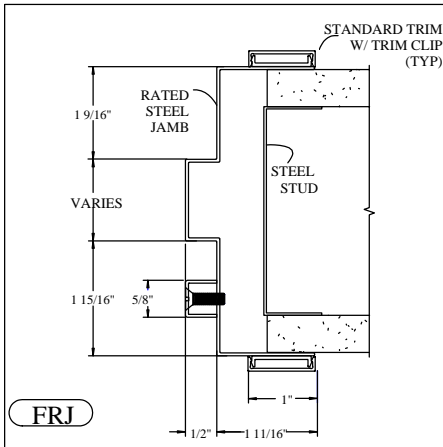

## DELTA PLUS 45, 60 & 90 MIN. FIRE RATED CROSS SECTIONS WITH STANDARD TRIM

## DELTA PLUS 45, 60 & 90 MIN. FIRE RATED CROSS SECTIONS WITH RADIUS TRIM

## DELTA PLUS 45, 60 & 90 MIN. FIRE RATED CROSS SECTIONS WITH FULL FACE TRIM