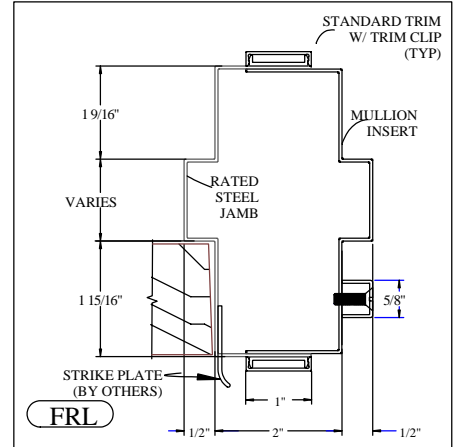

## DELTA PLUS 45, 60 & 90 MIN. FIRE RATED CROSS SECTIONS WITH STANDARD TRIM

## DELTA PLUS 45, 60 & 90 MIN. FIRE RATED CROSS SECTIONS WITH RADIUS TRIM