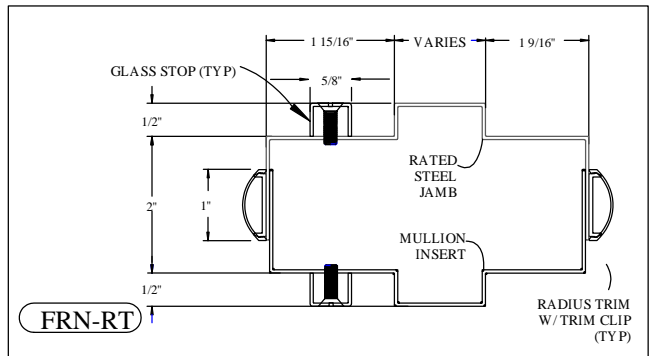

## DELTA PLUS 45, 60 & 90 MIN. FIRE RATED CROSS SECTIONS WITH STANDARD TRIM

## DELTA PLUS 45, 60 & 90 MIN. FIRE RATED CROSS SECTIONS WITH RADIUS TRIM

## DELTA PLUS 45, 60 & 90 MIN. FIRE RATED CROSS SECTIONS WITH FULL FACE TRIM