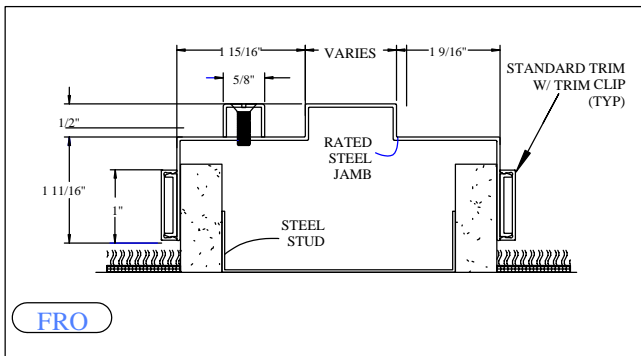

DELTA PLUS 45, 60 & 90 MIN. FIRE RATED CROSS SECTIONS WITH STANDARD TRIM

DELTA PLUS 45, 60 & 90 MIN. FIRE RATED CROSS SECTIONS WITH RADIUS TRIM

DELTA PLUS 45, 60 & 90 MIN. FIRE RATED CROSS SECTIONS WITH FULL FACE TRIM