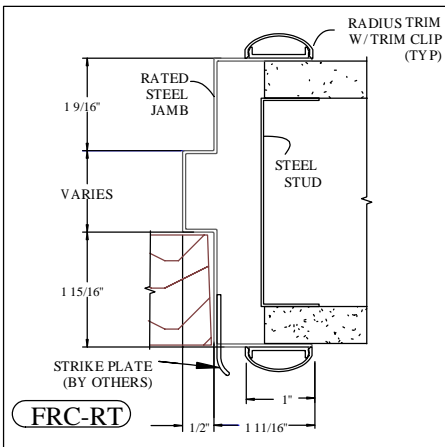

## DELTA PLUS 45, 60 & 90 MIN. FIRE RATED CROSS SECTIONS WITH STANDARD TRIM

## DELTA PLUS 45, 60 & 90 MIN. FIRE RATED CROSS SECTIONS WITH RADIUS TRIM

## DELTA PLUS 45, 60 & 90 MIN. FIRE RATED CROSS SECTIONS WITH FULL FACE TRIM