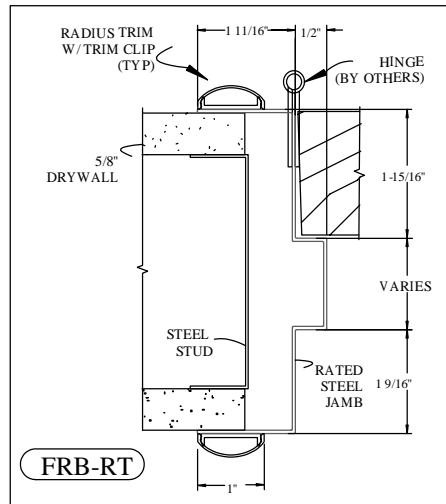

## DELTA PLUS 45, 60 & 90 MIN. FIRE RATED CROSS SECTIONS WITH STANDARD TRIM

## DELTA PLUS 45, 60 & 90 MIN. FIRE RATED CROSS SECTIONS WITH RADIUS TRIM

## DELTA PLUS 45, 60 & 90 MIN. FIRE RATED CROSS SECTIONS WITH FULL FACE TRIM