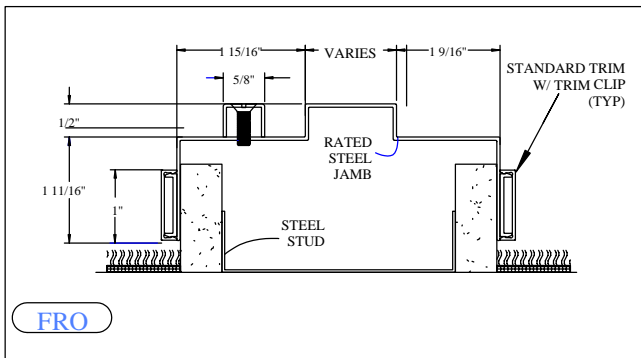

## DELTA PLUS 45, 60 & 90 MIN. FIRE RATED CROSS SECTIONS WITH STANDARD TRIM

## DELTA PLUS 45, 60 & 90 MIN. FIRE RATED CROSS SECTIONS WITH RADIUS TRIM

## DELTA PLUS 45, 60 & 90 MIN. FIRE RATED CROSS SECTIONS WITH FULL FACE TRIM